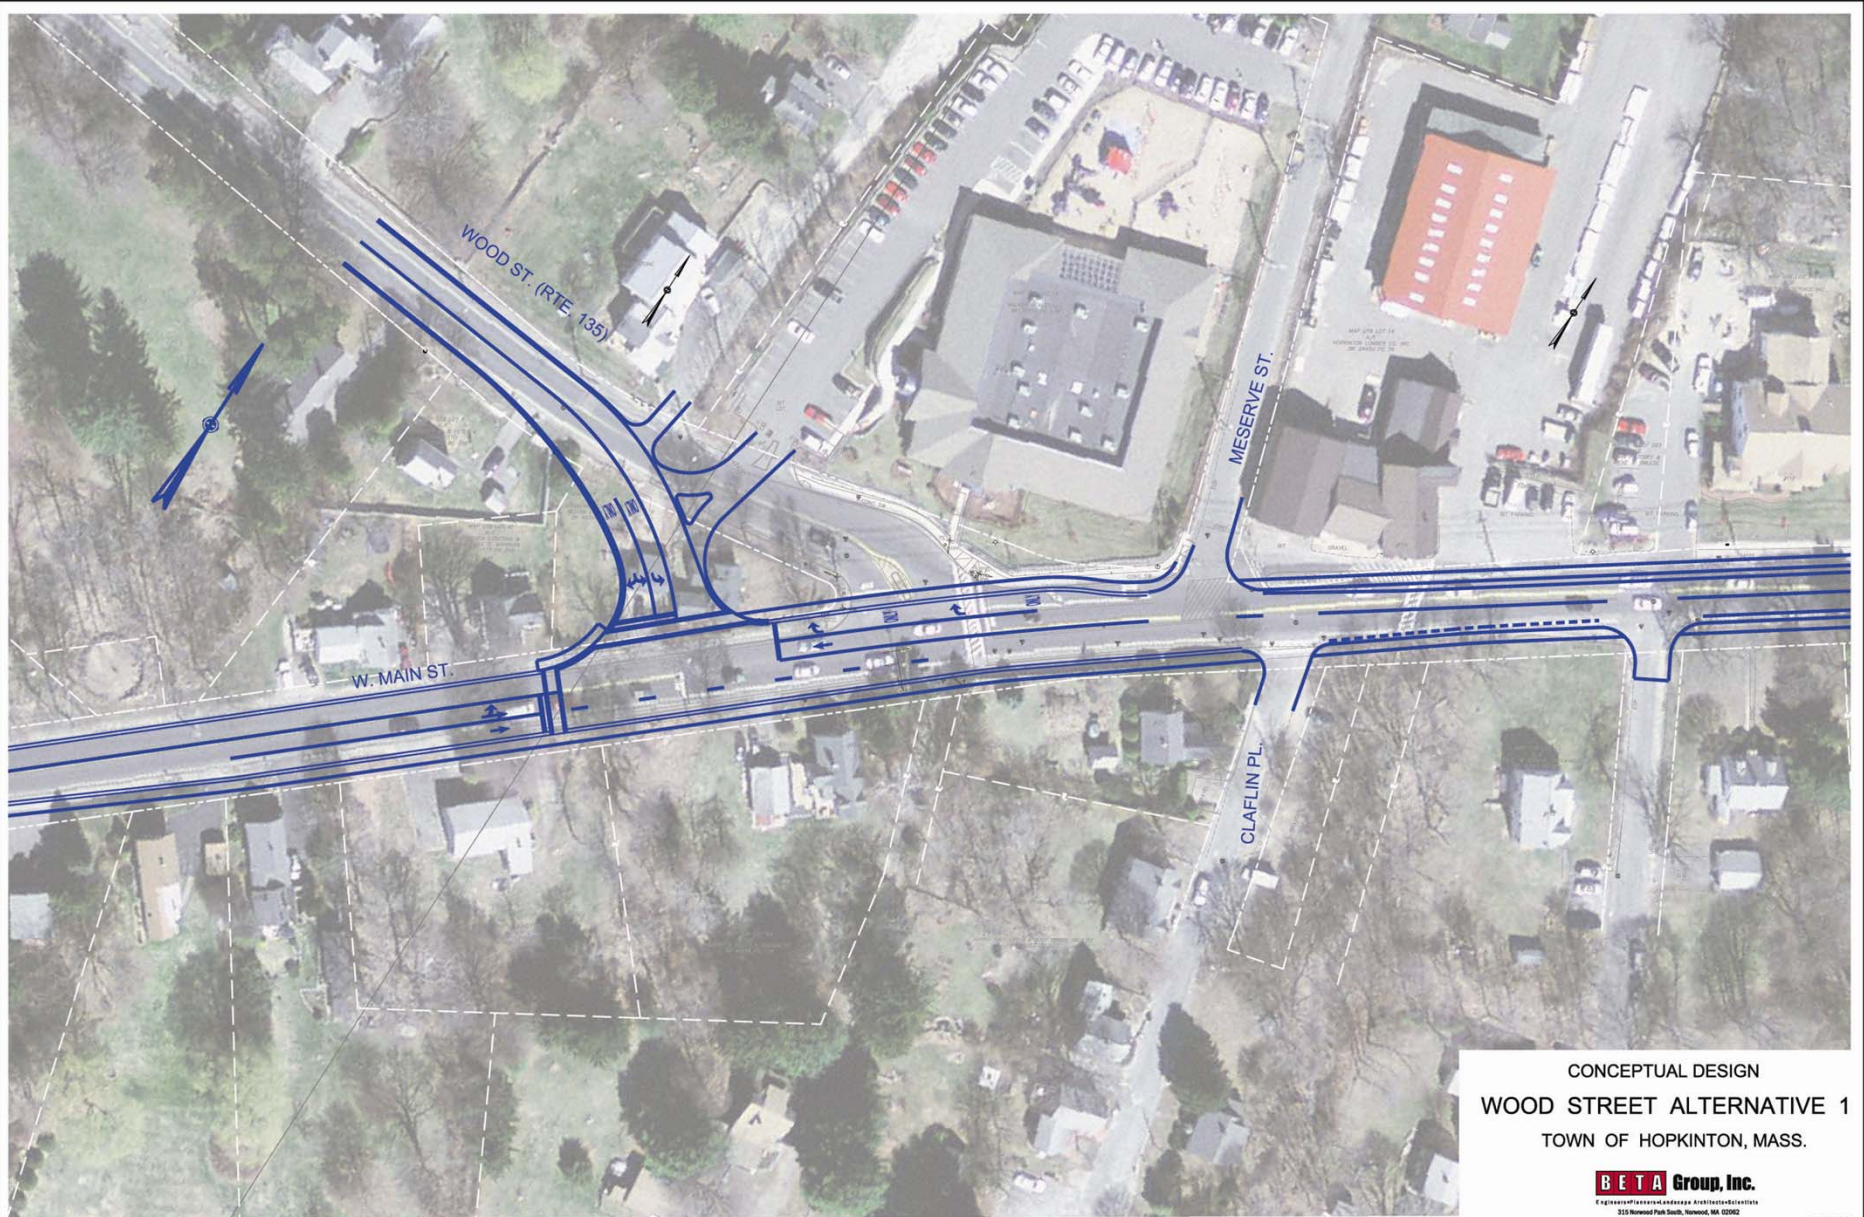

Alternatives – Wood Street

CONCEPTUAL DESIGN
WOOD STREET ALTERNATIVE 1
TOWN OF HOPKINTON, MASS.

NOV, 2011