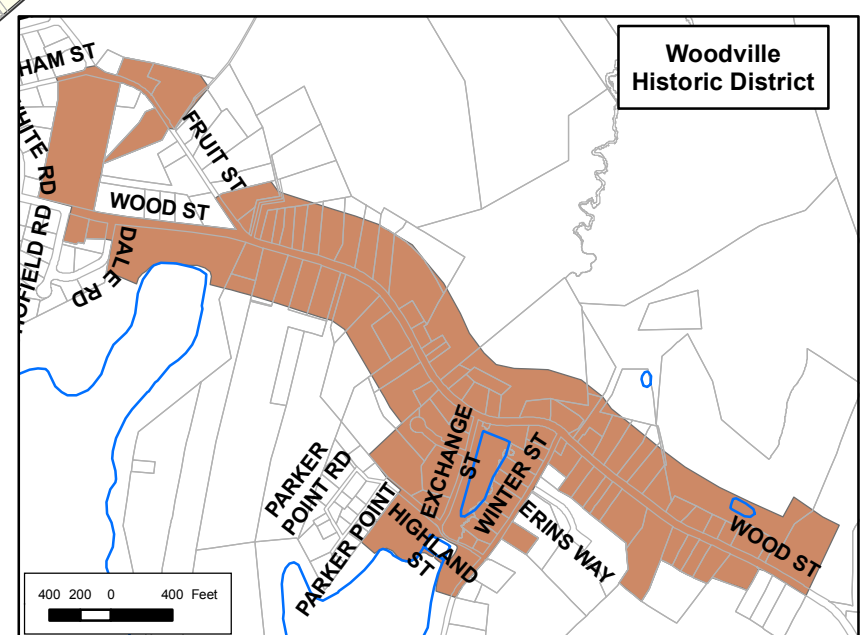

**Town of Hopkinton
MASSACHUSETTES**

**HISTORIC
DISTRICTS
MAP**

Voted at Annual Town Meeting
2005

Legend

- Parcel Boundaries
- Water Bodies
- Hopkinton Center
Historic District
- Woodville
Historic District
- Town Boundary

0 0.25 0.5 1
Miles

Source: Selected data provided by the Town
of Hopkinton

Map produced by:

Certification:

I certify that this Historic Districts Map is drawn in accordance with
the Historic District Bylaws of the Town of Hopkinton as amended this date.