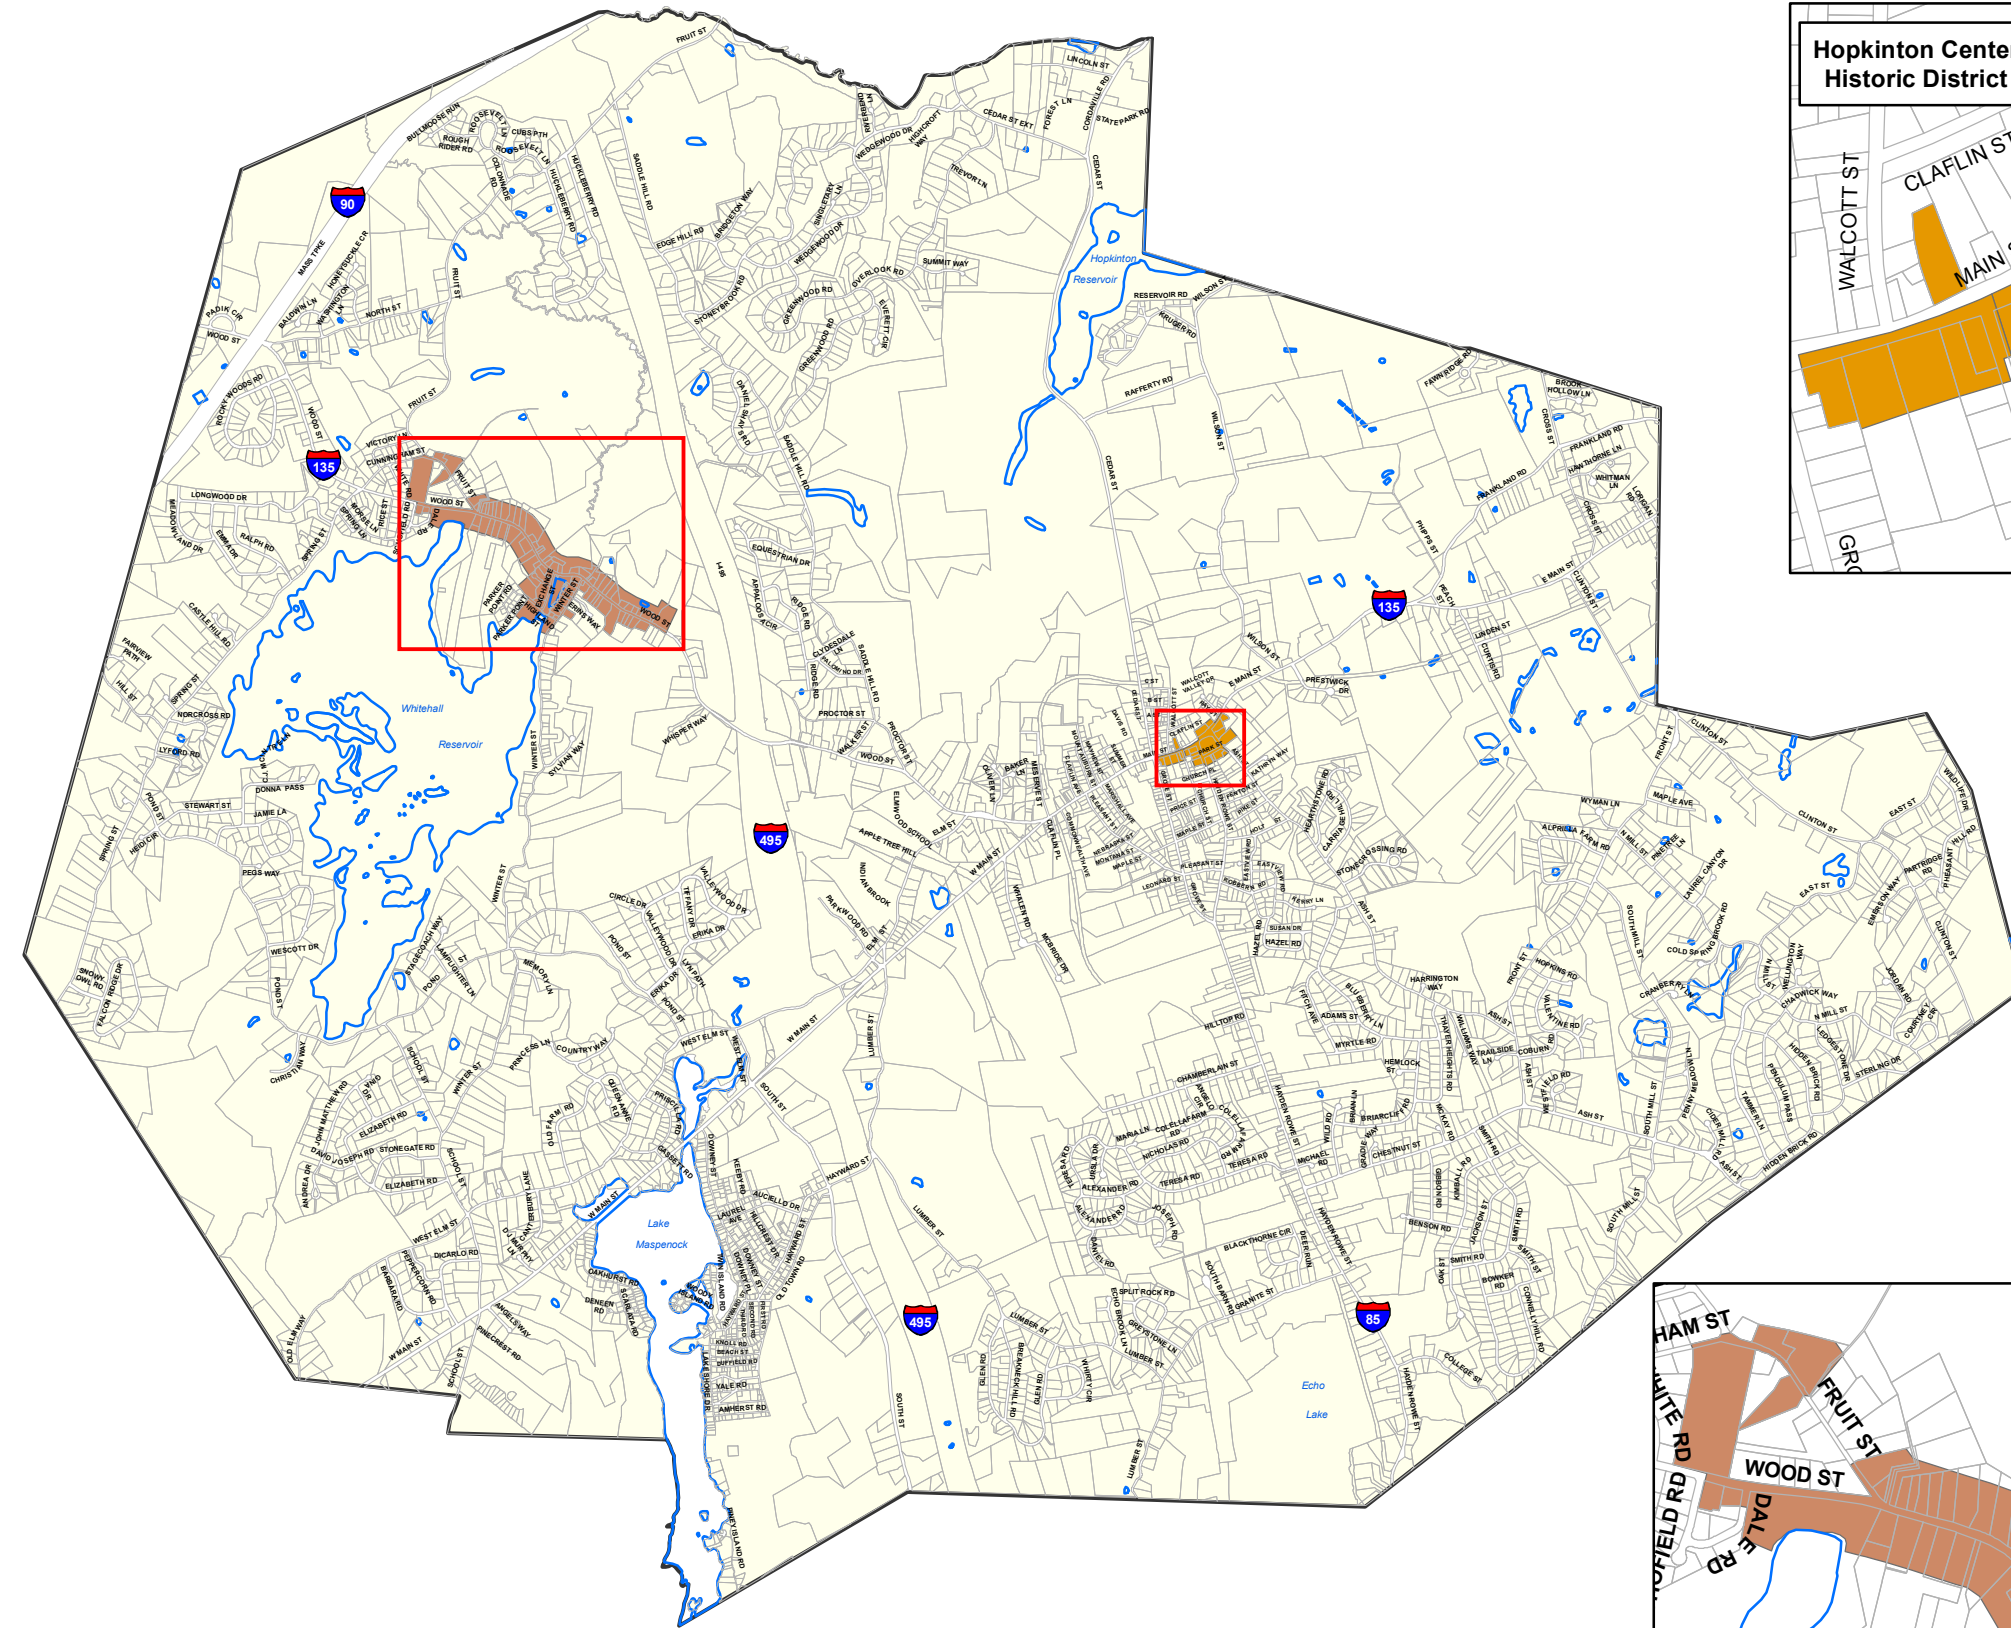

**Town of Hopkinton
MASSACHUSETTES**

**HISTORIC
DISTRICTS
MAP**

Voted at Annual Town Meeting
2005

Legend

- Parcel Boundaries
- Water Bodies
- Hopkinton Center
Historic District
- Woodville
Historic District
- Town Boundary

0 0.25 0.5 1
Miles

Source: Selected data provided by the Town
of Hopkinton

Map produced by:

Certification:

I certify that this Historic Districts Map is drawn in accordance with
the Historic District Bylaws of the Town of Hopkinton as amended this date.