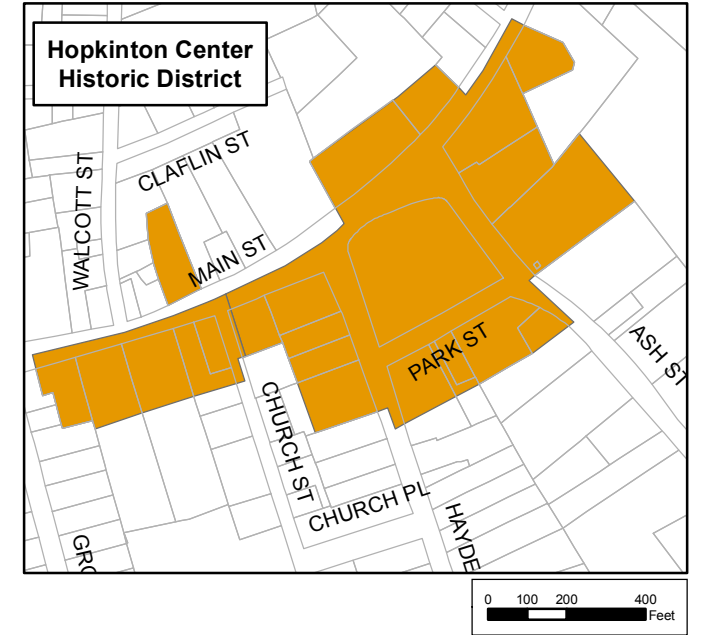

**Town of Hopkinton
MASSACHUSETTES**

**HISTORIC
DISTRICTS
MAP**

Voted at Annual Town Meeting
2005

Legend

- Parcel Boundaries
- Water Bodies
- Hopkinton Center
Historic District
- Woodville
Historic District
- Town Boundary

0 0.25 0.5 1
Miles

Source: Selected data provided by the Town
of Hopkinton

Map produced by:

Certification:

I certify that this Historic Districts Map is drawn in accordance with
the Historic District Bylaws of the Town of Hopkinton as amended this date.